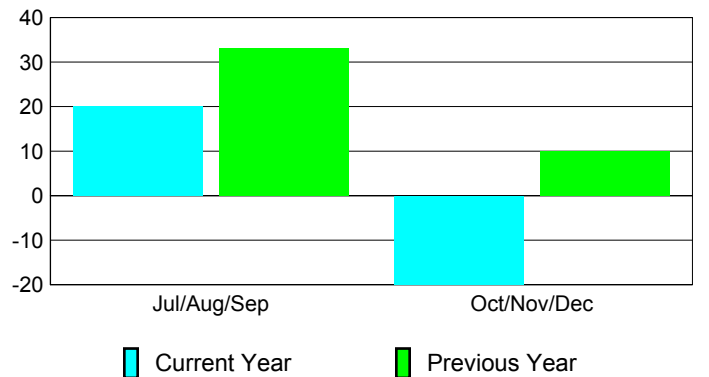

Comparison of Membership Gain/Loss

Current Year Compared to the Previous Year